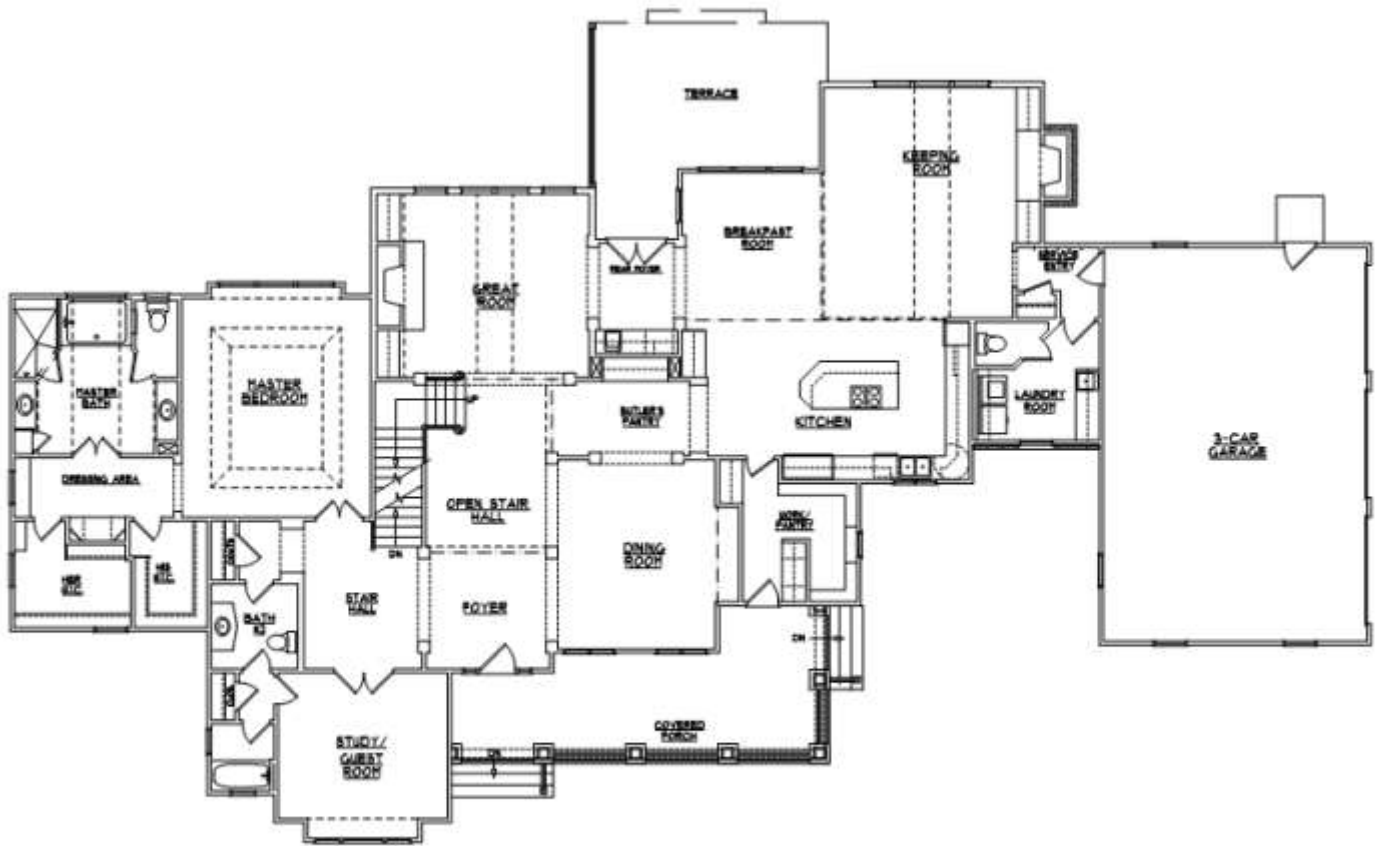

Beacon Hill

Heated Square Footage: 4,753 Width: 115'-2" Depth: 64'-4"

TIMOTHY
BRYAN
LLC

A
RESIDENCE
PLANNING
COMPANY

770-951-8600

FIRST FLOOR PLAN

Beacon hill

SECOND FLOOR PLAN

REAR VIEW

TIMOTHY
BRYAN
 LLC
 A
 RESIDENCE
 PLANNING
 COMPANY
 770-951-8600